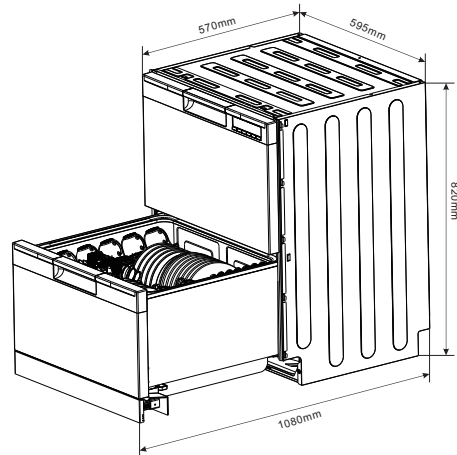

Customer Care

T: 1300 739 033 (AU)

09 415 6000 (NZ)

E: customercare@omegaappliances.com.au

customercare@monacocorp.co.nz

Dimensions/Weight

Overall Dimensions (mm):	820(h) x 595(w) x 570(d)
Weight:	76.5kg

Aesthetics

Finish:	Black Stainless Steel
Interior Finish:	Stainless Steel #304 Grade (Including Spray Arm)
Controls:	Electronic Controls with LED Screen

Key Features

Flexible Baskets

Flexible tines can be pushed down to accommodate tall glasses, or raised to higher position for maximum room in the bottom section. The cutlery holder can be moved around in the dishwasher and the adjustable height cup holders can be flipped back when not required.