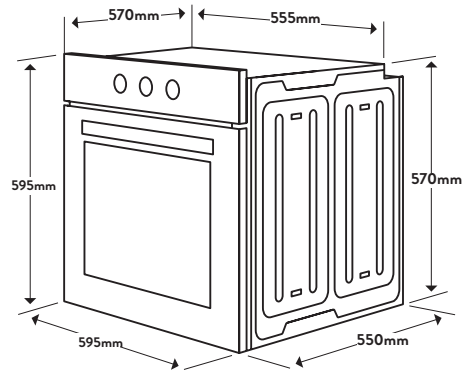

Dimensions/Weight

Overall Dimensions (mm): 95(h) x 595(w) x 570(d)
 Flushmount Cutout Dimensions (mm): 598(h) x 598(w)
 Proudmount Cutout Dimensions (mm): 600(h) x 560(w) x 585(d)
 Weight: 36.6kg

Technical Details

Style

Oven Type: Standard
 Category Size: 60cm
 Capacity: 90 Litres

Functionality

Oven Functions: Fan Forced
 Half Grill
 Grill
 Grill with Fan Assist
 Pyrolytic Clean
 Conventional
 Conventional with Fan Assist
 Defrost
 Pyrolytic Cleaning Period: 60 or 90 minutes
 Max Cooking Temperature: 270°C
 Clock: Yes
 Timer: Fully Programmable
 Number of Shelf Positions: 8
 Interior Light: Yes

Features & Accessories

Accessories: 2 x Chrome Wire Shelves
 1 x Baking Tray with Grill Insert
 1 x 80mm Deep Baking Tray
 1 x Set of Telescopic Runners
 Easy View Door: Yes

Installation

Maximum Current: 15amps
 Connection: 240V, 50Hz
 Installation Type: Built-In
 Made In: Europe
 Warranty: 24 Months Parts & Labour