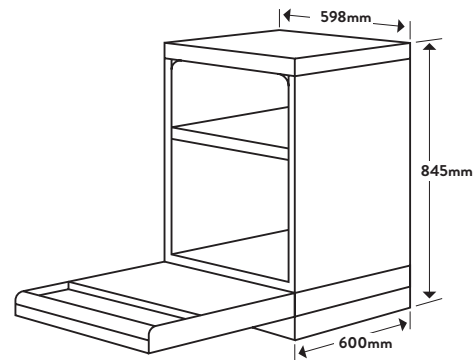

Dimensions/Weight

Overall Dimensions (mm): 845(h) x 598(w) x 600(d)
Weight: 47kg

Technical Details

Style

Dishwasher Type: Freestanding
Category Size: 60cm

Functionality

Place Settings: 12
Wash Programs: Intensive, Heavy, Normal, 90 mins, Rapid, Prewash
Water Rating: 4.5 Stars
Energy Rating: 3 Stars
Wash Temperatures (°C): 4 - 40, 55, 60 and 65°C
Maximum Water Temperature (°C): 65°C
Floating Plug: Yes
Lockable Controls: No
Delayed Start: 3, 6, 9 hours
Dual Zone: No
AquaStop Safety Hose: No
Adjustable Height Basket: Yes
Cutlery Tray: No
Allowable Plate Size: Up to 30cm
Residual Heat Drying: Yes

Installation

Maximum Current: 10amps
Connection: 240V, 50Hz
Water Connection: Cold Water Recommended
Length of hose: 1.5m
Water Pressure: 40 - 1000kpa
Noise: 47dBA
Warranty: 24 Months Parts and Labour

Customer Care

Key Features

Adjustable Height Basket

Every load is different. That's why we've designed an Adjustable Height Basket option which allows you to adapt the interior and fit dishes of all shapes and sizes - anywhere. The simple pull out height adjustable basket will allow you to make the most of your dishwasher.