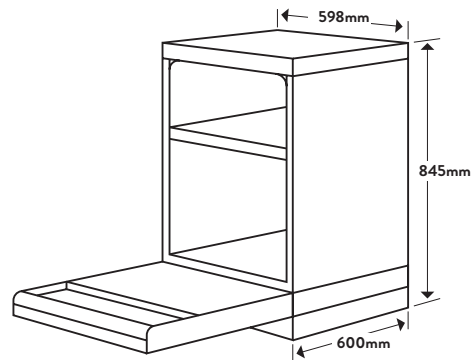

## Dimensions/Weight

Overall Dimensions (mm): 845(h) x 598(w) x 600(d)  
 Weight: 47kg

### Style

Dishwasher Type: Freestanding  
 Category Size: 60cm