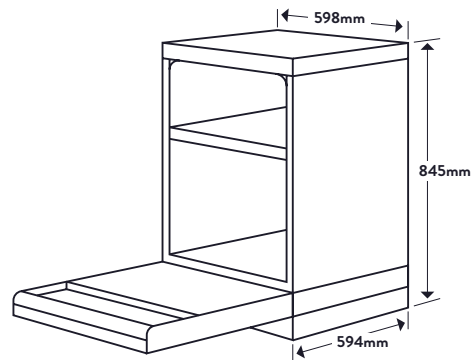

Dimensions/Weight

Overall Dimensions (mm): 845(h) x 598(w) x 594(d)
Weight: 47kg

Technical Details

Style

Dishwasher Type: Freestanding
Category Size: 60cm

Functionality

Place Settings: 12
Wash Programs: Intensive, Heavy, Normal, 90 mins, Rapid, Glass
Water Rating: 4.5 Stars
Energy Rating: 3 Stars
Wash Temperatures (°C): 4 - 40, 55, 60 and 65°C
Maximum Water Temperature (°C): 65°C
Floating Plug: Yes
Delayed Start: Yes up to 24 hours
Flexible Top Basket: Yes
Plate Sizes Allowed: Up to 30cm
Residual Heat Drying: Yes

Installation

Maximum Current: 10amps
Connection: 240V, 50Hz
Water Connection: Cold Water Recommended
Length of hose: 1.5m
Water Pressure: 40 - 1000kpa
Noise: 47dBA
Warranty: 24 Months Parts and Labour

Customer Care

Key Features

Flexible Basket

Every load is different. That's why we've designed a Flexible Basket option which allows you to adapt the interior and fit cutlery of all shapes and sizes - anywhere. The simple pull out height adjustable basket will allow you to make the most of your dishwasher.