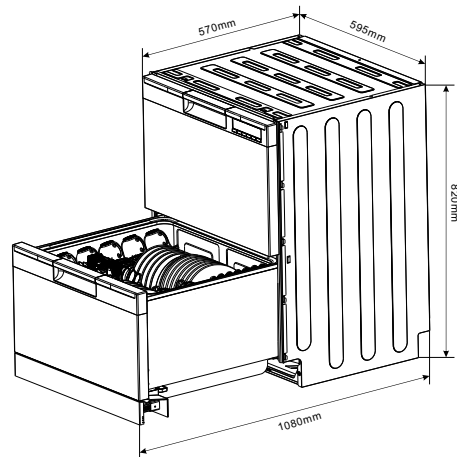

Technical Details

Style

Dishwasher Type:	Built In
Category size:	60cm

Functionality

Place settings:	14 - 7 per drawer
Wash Programs:	Auto ECO Heavy Wash&Dry Super Fast Delicate
Allowable Plate Size:	27cm
Floating Plug:	Yes
Lockable Controls:	Yes - Child Safety Lock
Delayed Start:	Yes - 1-24 Hours
DualZone:	Yes
Aqua Stop Safety Hose:	No
Flexible Basket:	Yes
Half Load:	Yes
Extra Dry:	Yes - Dual Blower Turbo Drying
Noise:	47dBA
LED Display:	Yes

Water & Energy

WELS Water Rating:	4.5 Stars
Energy Rating:	3.5 Stars
Wash Temperatures (°C):	45 - 60°C
Maximum Water Temperature (°C):	69°C

Installation

Maximum Current:	10amps
Connection:	240V, 50Hz
Installation type:	Built In
Water Connection:	Cold Water Recommended
Length of Hose:	1.5m
Water Pressure:	40-1000kpa

Customer Care

T: 1300 739 033 (AU) 09 415 6000 (NZ)
 E: customercare@omegaappliances.com.au customercare@monacocorp.co.nz
 Updated 14/02/2020 - V1

Dimensions/Weight

Overall Dimensions (mm): 820(h) x 595(w) x 570(d)
 Weight: 76.5kg

Aesthetics

Finish:	Stainless Steel
Interior Finish:	Stainless Steel #304 Grade (Including Spray Arm)
Controls:	Electronic Controls with LED Screen

Key Features

Flexible Baskets

Flexible tines can be pushed down to accommodate tall glasses, or raised to higher position for maximum room in the bottom section. The cutlery holder can be moved around in the dishwasher and the adjustable height cup holders can be flipped back when not required.