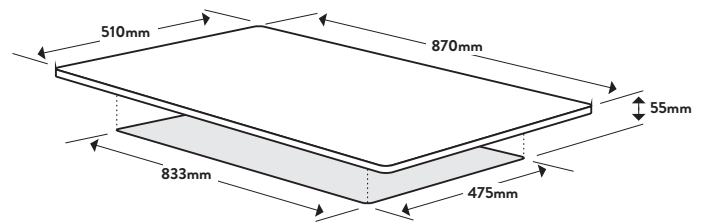

Dimensions/Weight

Overall Dimensions (mm):	55(h) x 870(w) x 510(d)
Cutout Dimensions (mm):	833(w) x 475(d)
Weight:	23kg

Technical Details

Style

Cooktop Type:	Gas
Category Size:	90cm
Burners:	5

Functionality

Installation

Maximum Current:	10amps
Connection:	240V, 50Hz
Installation Type:	Flex and Plug
Made In:	Italy
Warranty:	24 Months Parts & Labour

Aesthetics

Finish:	Black Glass with Black Aluminum Rear Trim
Controls:	Knob Control
Number of Controls:	5
Control Location:	Front Centre
Material of Trivets:	Cast Iron
Material of Burner Caps:	Cast Iron