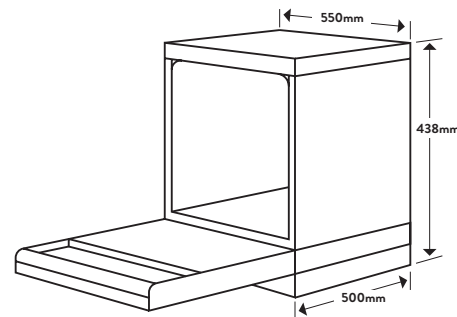

Dimensions/Weight

Overall Dimensions (mm): 438(h) x 550(w) x 500(d)
 Weight: 22kg

Technical Details

Style

Dishwasher Type: Freestanding, Built-in or Benchtop
 Category Size: 55cm

Functionality

Place Settings: 6
 Wash Programs: Intensive, Heavy, Normal, Rinse, Rapid, Soak
 Water Rating: 3.5 Stars
 Energy Rating: 2.5 Stars
 Wash Temperatures (°C): 40-65°C
 Maximum Water Temperature (°C): 65°C
 Floating Plug: Yes
 Lockable Controls: No
 Delayed Start: No
 DualZone: No
 Aquastop Safety Hose: No
 Flexible Top Basket: No
 Half Load: No
 Cutlery Tray: No
 Allowable Plate Size: 25cm
 Residual Heat Drying: Yes

Installation

Maximum Current: 10amps
 Connection: 240V, 50Hz
 Water Connection: Cold Water Recommended
 Length of hose: 1.5m
 Water Pressure: 40 - 1000kpa
 Noise: 51dBA
 Warranty: 24 Months Parts and Labour