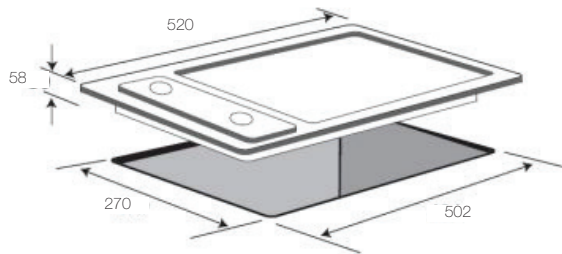

Omega Cooktops

OCI32Z
Commercial Exclusive

Omega 30cm 2 zone induction cooktop with frameless black glass and slide controls.

Technical details

Type of cooktop:	Induction
Zones:	2
Timers:	All zones - 99 minutes
Auto heat up:	Yes
Minute minder:	99 minutes
Power levels:	1 - 9 + boost
Audible signals:	Yes
Child lock:	Yes
Residual heat indicator:	Yes
Pause function:	Yes
Pot detection:	Yes
Overflow detection:	Yes
Power rating:	Top: 1 x 2000W Bottom: 1 x 1500W
Maximum current:	32amps
Connection:	220 - 240V, 50Hz
Installation:	Hardwired
Warranty:	24 months parts and labour
Made in:	China

Aesthetics

Finish:	Black ceramic glass
Frameless:	Yes
Type of controls:	Slide/touch

Dimensions/weight

Overall dimensions (mm):	58h x 288w x 520d
Cut-out dimensions (mm):	270w x 502d

INDUCTION

CHILD LOCK

Key features	Benefits
Timer	Have more control over your cooking with a 99 minute timer on all zones.
Overflow detection	Relax and enjoy cooking with the knowledge that this device has overflow detection and will stop cooking automatically.
Smart pause	Have the option to place your zone on pause so you can attend other matters.

NB: Drawings are not to scale - they are to assist only. WARNING: technical specifications and product sizes can be varied by the manufacturer without notice. Cut-outs for appliances should only be by physical product measurements. The above information is indicative only.