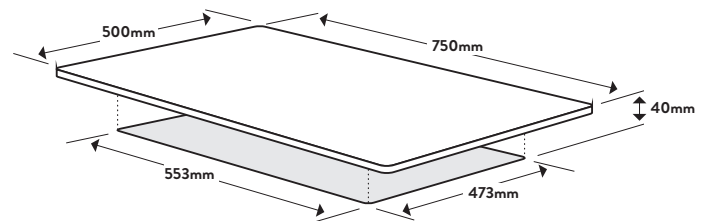

Dimensions/Weight

Overall Dimensions (mm):	40(h) x 750(w) x 500(d)
Cutout Dimensions (mm):	553(w) x 473(d)
Weight:	12.2kg

Technical Details

Style

Cooktop Type:	Gas
Category Size:	75cm
Burners:	5

Functionality

Installation

Maximum Current:	10amps
Connection:	240V, 50Hz
Installation Type:	Flex and Plug
Made In:	Italy
Warranty:	24 Months Parts & Labour

Aesthetics

Finish:	Stainless Steel
Controls:	Knob Control
Number of Controls:	5
Control Location:	Front Centre
Material of Trivets:	Cast Iron
Material of Burner Caps:	Cast Iron