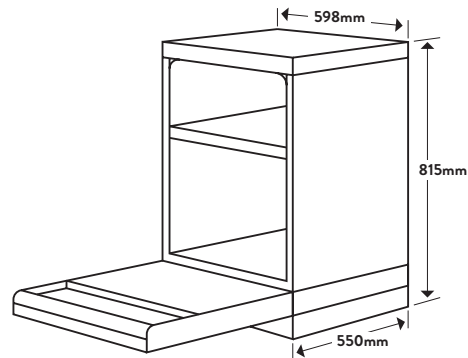

Dimensions/Weight

Overall Dimensions (mm): 815(h) x 598(w) x 550(d)
Weight: 50kg

Technical Details

Style

Dishwasher Type: Semi-integrated
Category Size: 60cm

Functionality

Place Settings: 14
Wash Programs: Intensive
Heavy
Normal
Glass
60 min
Quick
Water Rating: 4.5 Stars
Energy Rating: 3.5 Stars
Wash Temperatures (°C): 4 - 40, 50 and 65°C
Maximum Water Temperature (°C): 65°C
Floating Plug: Yes
Lockable Controls: Yes
Delayed Start: Yes (3, 6 and 9 Hours)
Dual Zone: No
AquaStop Safety Hose: Yes
Flexible Top Basket: Yes
Cutlery Tray: Yes
Half Load: Yes
Plate Sizes Allowed: Up to 30cm
Residual Heat Drying: Yes

Key Features

Half Load

Gives you the flexibility to load your items into the dishwasher and wash at a slower cycle through using half the normal output of water, saving you water and energy.

Cutlery Tray