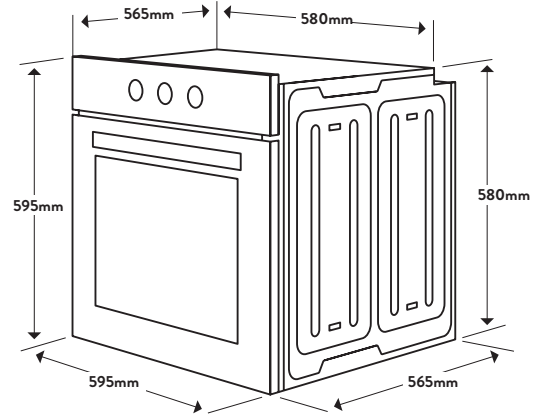

## Dimensions/Weight

Overall Dimensions (mm): 595(h) x 595(w) x 565(d)  
 Flush Mount Cut-Out (mm): 598(h) x 598(w)  
 Proud Mount Cut-Out (mm): 580(h) x 580(w)  
 Weight: 30.5kg

### Style

Oven Type:	Standard
Category Size:	60cm
Capacity:	72 Litres