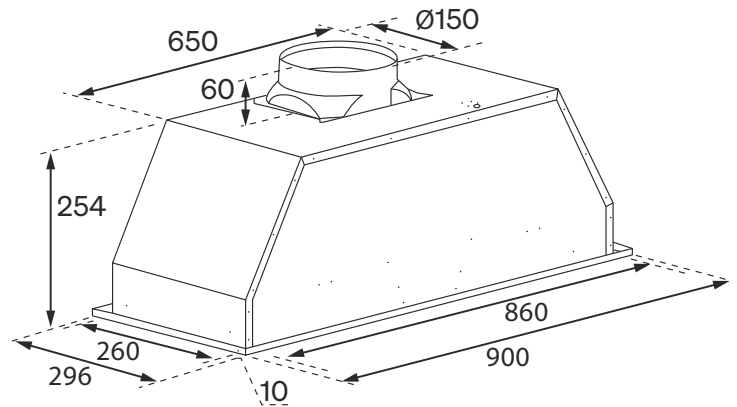

90cm Undermount Rangehood

ORU90XL

Product Style & Aesthetics

Rangehood Type:	Undermount
Category Size:	90cm
Finish:	Stainless Steel
Controls:	Push Buttons

Functionality

Extraction Rate:	1000m ³ /hr
Number of Motors:	1
Rated Power:	265W
Speed settings:	3
Filtration:	3 × 5-Layer Aluminium Mesh
Lighting:	2 × 3W GU10 LED
dBA Rating:	68 dB(A)

Installation

Maximum Current:	10amp / 3 Pin Plug
Rated Voltage:	220–240V, 50Hz
Rated Power:	271W
Duct Diameter:	150mm
Cut-out (W, D mm):	865 × 265mm
Installation Type:	Built into overhead cabinetry
Extraction Type:	Ducted or Recirculating

Product Specifications

Packaged (W, D, H mm):	945 × 340 × 325mm
Physical (W, D, H mm):	900 × 296 × 254mm
Weight (Net / Gross):	10kg / 12kg
EAN:	9349260096837
Origin:	Made in China

Accessories

Charcoal Filter:	Optional (ALFL68A601C)
------------------	------------------------