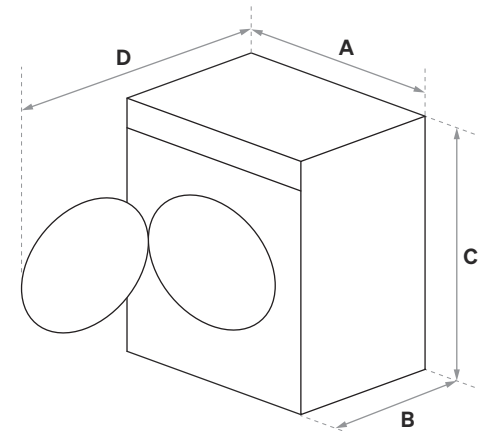

Freestanding Installation

SIZE W/D/H (MM)

Packaged: 650 x 555 x 885

Physical: 595 x 535 x 850

WEIGHT (KG)

Net: 65

Gross: 68

POWER REQUIREMENTS

DIMENSIONS (MM)

A 595

C 850

B 540

D 1045