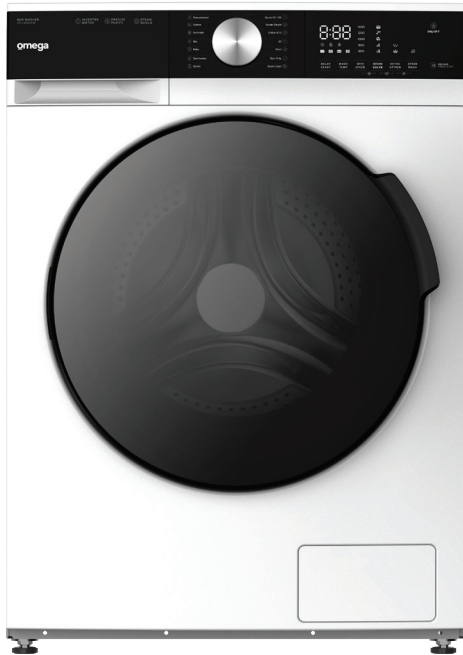

Combi Clothes Washer Dryer, 8kg/5kg Capacity

AESTHETICS

White Finish with Black Control Panel

Tinted Black Glass Door

Remaining Time Display

Dial & Touch Control

White LED Display

FUNCTIONALITY

Wash Capacity: 8kg

Dry Capacity: 5kg

14 x Wash/Dry Programs

Custom 'Personalised' Program

Steam Shield: Clean & Sterilise

Stain Solve: Targeting 5 Stain Types

Speed Wash & Adjustable Temperature

24hr Delay Start & Reload Options

Auto Weighing

Inverter Motor

1400RPM Spin Speed

FRONT VIEW

Note: Please refer to the user manual for detailed installation and operation

instructions, along with how to care & maintain your appliance.

PROGRAMS

1. Personalised 8. 1h Wash & Dry

2. Cotton 9. Steam Shield

3. Mix 10. Cotton ECO

4. Baby 11. 20°C

5. Wool 12. Wash & Dry

6. Drum Clean 13. Auto Dry

7. Spin Only 14. Time Dry

8. Quick 15'

WASHING CONSUMPTION

Energy Rating (MEPS) 4.5 Stars

Water Rating (WELS) 4.5 Stars

Standard Cleaning Cycle Cotton ECO

Energy Consumption 244 kWh/year

Water Consumption 68L per Wash

DRYING CONSUMPTION

Energy Rating (MEPS) 3 Stars

Standard Cleaning Cycle Cotton ECO

Energy Consumption 191 kWh/year

MAX NOISE LEVEL

76 dB(A)

SAFETY

Child Lock Safety

Adjustable Feet

INSTALLATION

Freestanding Installation

SIZE W/D/H (MM)

Packaged: 650 x 555 x 885

Physical: 595 x 535 x 850

WEIGHT (KG)

Net: 65

Gross: 68

POWER REQUIREMENTS

Power Connection 10 Amp, Plug

Rated Voltage 220-240V~

Rated Frequency 50Hz

Rated Power 1950W