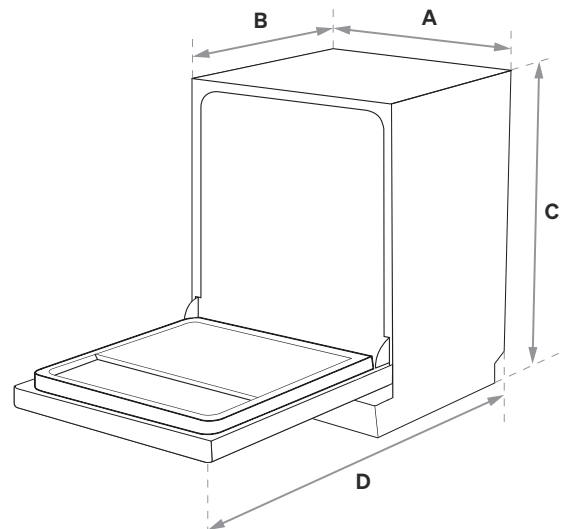

Physical 598 × 570 × 815

Door Opened 90° 1150

WEIGHT (KG)

Net: 32.2

Gross: 38.1

MAX NOISE LEVEL

47 dB(A) re 1 pW

INSTALLATION

Barcode 9349260096356

Warranty 3 Years

FRONT VIEW

Note: See the user manual and door panel template for installation details

DIMENSIONS (MM)

A 598

B 550

C 815