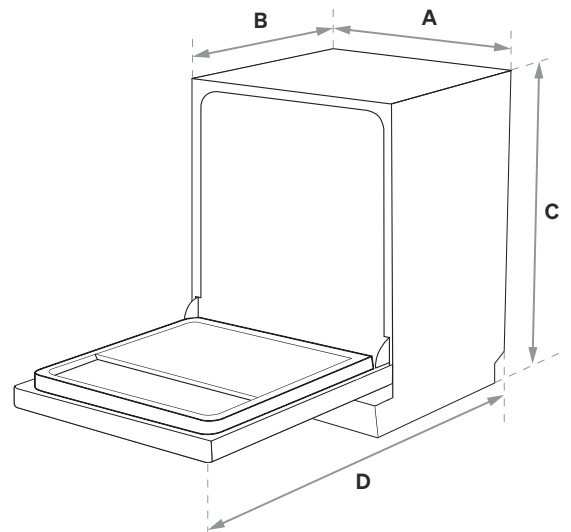

WEIGHT (KG)

- Net: 32.2
- Gross: 38.1

MAX NOISE LEVEL

- 47 dB(A) re 1 pW

INSTALLATION

- Built-in Installation
- Water Connection Cold Water
- Water Pressure: 0.04–1.00MPa
- Door panel template included

POWER REQUIREMENTS

ADDITIONAL DETAILS

- Barcode 9349260096363
- Warranty 3 Years

FRONT VIEW

Note: See the user manual and door panel template for installation details

DIMENSIONS (MM)

- A 598
- B 550
- C 815
- D 1150