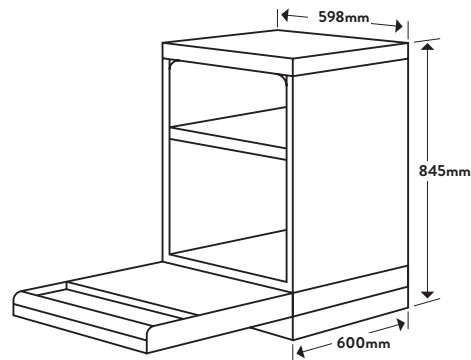

## Dimensions/Weight

Overall Dimensions (mm): 845(h) x 598(w) x 600(d)  
Weight: 47kg

### Style

Dishwasher Type: Freestanding  
Category Size: 60cm