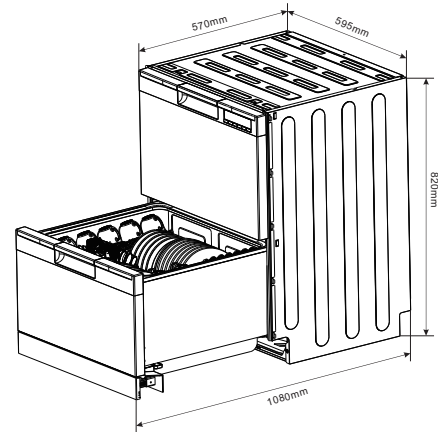

## Dimensions/Weight

Overall Dimensions (mm): 820(h) x 595(w) x 570(d)  
Weight: 76.5kg

### Functionality

Place settings: 14 - 7 per drawer  
Wash Programs: Auto, ECO, Heavy, Wash&Dry, Super Fast, Delicate  
Allowable Plate Size: 27cm  
Floating Plug: Yes  
Lockable Controls: Yes - Child Safety Lock  
Delayed Start: Yes - 1-24 Hours  
DualZone: Yes  
Aqua Stop Safety Hose: No  
Flexible Basket: Yes  
Half Load: Yes  
Extra Dry: Yes - Dual Blower Turbo Drying  
Noise: 47dBa  
LED Display: Yes