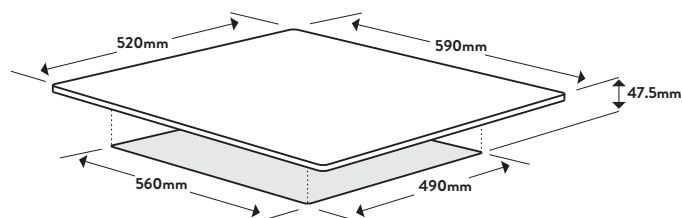

Dimensions/Weight

Overall dimensions (mm): 47.5(h) x 590(w) x 520(d)
 Cutout dimensions (mm): 560(w) x 490(d)
 Weight: 7.6kg

Technical details

Style

Cooktop Type: Ceramic
 Category Size: 60cm
 Zones: 4

Functionality

Power Levels: 6
 Zone Power Ratings & Size:
 Front Left - 1800w, 190mm
 Front Right - 1200w, 155mm
 Rear Left - 1200w, 155mm
 Rear Right - 1800w, 190mm

Residual heat indicator: Yes
 Glass type: EuroKera

Installation

Maximum Current: 32amps
 Connection: 240v, 50Hz
 Installation Type: Hardwired

Made In: Europe
 Warranty: 24 months parts & labour

Aesthetics

Finish: Frameless Black Ceramic Glass
 Controls: Knob Control
 Number of Controls: 4
 Control Location: Right Side