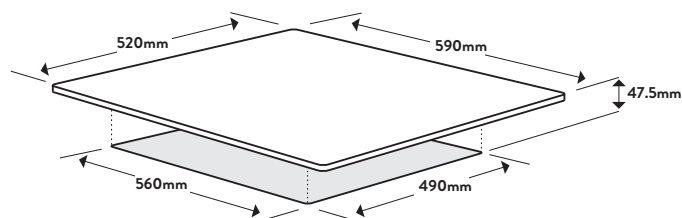

Dimensions/Weight

Overall dimensions (mm): 47.5(h) x 590(w) x 520(d)
 Cutout dimensions (mm): 560(w) x 490(d)
 Weight: 7.6kg

Technical details

Style

Cooktop Type: Ceramic
 Category Size: 60cm
 Zones: 4

Functionality

Power Levels: 6
 Zone Power Ratings & Size:
 Front Left - 1800w, 190mm
 Front Right - 1200w, 155mm
 Rear Left - 1200w, 155mm
 Rear Right - 1800w, 190mm

Residual heat indicator: Yes
 Glass type: EuroKera

Installation

Maximum Current: 32amps
 Connection: 240v, 50Hz
 Installation Type: Hardwired

Made In: Europe
 Warranty: 24 months parts & labour

Aesthetics

Finish: Bevelled Edge Black Ceramic Glass
 Controls: Knob Control
 Number of Controls: 4
 Control Location: Right Side