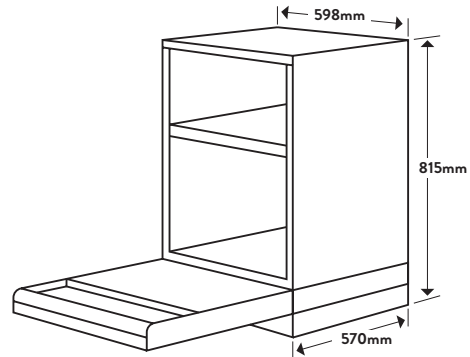

## Dimensions/Weight

Overall Dimensions (mm): 815(h) x 598(w) x 570(d)  
Weight: 43kg

### Style

Dishwasher Type:	Semi Integrated
Category Size:	60cm