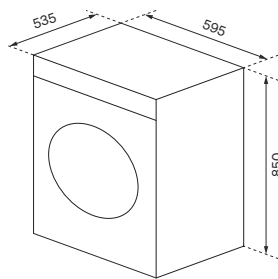

Dimensions

Details

Product Dimensions (W, D, H mm): 595 × 535 × 850
Warranty Period: 2 Years

Washing & Drying Programs

- | | |
|----------------|---------------------|
| ☰ Personalised | 🕒 Quick 15' / 1h WD |
| 👕 Cotton | 🛡️ Steam Shield |
| 👕 Mix | 🌿 Cotton ECO |
| 👶 Baby | 🌡️ 20° C |
| 🐑 Wool | 👕 Wash & Dry |
| 🧼 Drum Clean | 👕 Auto Dry |
| 🌀 Spin Only | 🕒 Time Dry |