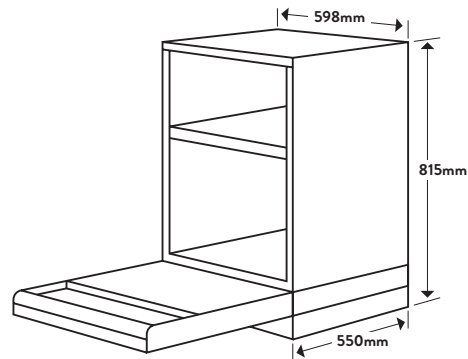

## Dimensions/Weight

Overall Dimensions (mm): 815(h) x 598(w) x 550(d)  
Weight: 43kg

### Style

Dishwasher Type: Fully Integrated  
Category Size: 60cm