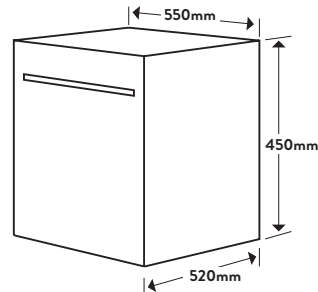

## Dimensions/Weight

Overall Dimensions (mm): 450(h) x 550(w) x 520(d)  
Weight: 22kg

### Style

Dishwasher Type: Integrated - Compact  
Category Size: 60cm