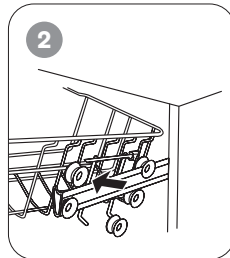

60cm Freestanding Dishwasher

ODWF6014BX

omega

Designed to Enhance
EST. 1981

Introducing your new 60cm Freestanding Dishwasher

Adjusting the Upper Basket Height

The height of the upper basket can be easily adjusted to accommodate taller dishes in either the upper or lower basket by following these steps:

1. Pull out the upper basket.
2. Remove the upper basket.
3. Re-attach the upper basket to upper or lower rollers.
4. Push in the upper basket.

Programs & Additional Functions

	Intensive: For heaviest soiled crockery, such as pots, pans, casserole dishes and dishes that have been sitting with dried food on them for some time.
	Heavy: For heavily soiled loads, such as pots, plates, glasses and lightly soiled pans.
ECO	ECO: This program is for normally soiled loads at rated capacity.
	90 min: A fast 90 minute daily program for lightly soiled dishes.
	Glass: Suitable for lightly soiled glassware.
	Rapid: A quick 30 minute wash suitable for lightly soiled dishes with no drying stage.
1/2	Half Load: When the dishwasher is only at half capacity, you can choose this function to save energy and water.
	Delay Start: Press this button to set the Delay Start time of 3, 6 or 9 hours.
	Extra Dry: The rinse cycle will perform at a higher temp. for a better drying result.
	Child Lock: Press and hold for 3 secs. to lock or unlock the buttons on the control panel