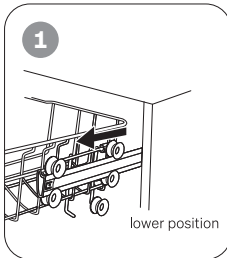

Introducing your new 60cm Freestanding Dishwasher

Adjusting the Upper Basket Height

The height of the upper basket can be easily adjusted to accommodate taller dishes in either the upper or lower basket by following these steps:

1. Pull out the upper basket.
2. Remove the upper basket.
3. Re-attach the upper basket to upper or lower rollers.
4. Push in the upper basket.

Programs & Additional Functions

	Intensive: For heaviest soiled crockery, such as pots, pans, casserole dishes and dishes that have been sitting with dried food on them for some time.
	Heavy: For heavily soiled loads, such as pots, plates, glasses and lightly soiled pans.
ECO	ECO: This program is for normally soiled loads at rated capacity.
	90 min: A fast 90 minute daily program for lightly soiled dishes.
	Glass: Suitable for lightly soiled glassware.
	Rapid: A quick 30 minute wash suitable for lightly soiled dishes with no drying stage.
1/2	Half Load: When the dishwasher is only at half capacity, you can choose this function to save energy and water.
	Delay Start: Press this button to set the Delay Start time of 3, 6 or 9 hours.
	Extra Dry: The rinse cycle will perform at a higher temp. for a better drying result.
	Child Lock: Press and hold for 3 secs. to lock or unlock the buttons on the control panel

Details

Product Dimensions (W, D, H mm): 598 × 600 × 845
Warranty Period: 3 Years

Support

Telephone: 1300 11 HELP (4357)
Email: support@residentiagroup.com.au