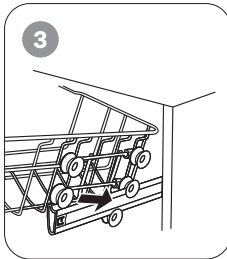

60cm Freestanding Dishwasher

ODWF6014BX

omega

Designed to Enhance
EST. 1981

Introducing your new 60cm Freestanding Dishwasher

Adjusting the Upper Basket Height

The height of the upper basket can be easily adjusted to accommodate taller dishes in either the upper or lower basket by following these steps:

1. Pull out the upper basket.
2. Remove the upper basket.
3. Re-attach the upper basket to upper or lower rollers.
4. Push in the upper basket.

Programs & Additional Functions

	Intensive: For heaviest soiled crockery, such as pots, pans, casserole dishes and dishes that have been sitting with dried food on them for some time.
	Heavy: For heavily soiled loads, such as pots, plates, glasses and lightly soiled pans.
ECO	ECO: This program is for normally soiled loads at rated capacity.
	90 min: A fast 90 minute daily program for lightly soiled dishes.
	Glass: Suitable for lightly soiled glassware.
	Rapid: A quick 30 minute wash suitable for lightly soiled dishes with no drying stage.
1/2	Half Load: When the dishwasher is only at half capacity, you can choose this function to save energy and water.
	Delay Start: Press this button to set the Delay Start time of 3, 6 or 9 hours.
	Extra Dry: The rinse cycle will perform at a higher temp. for a better drying result.
	Child Lock: Press and hold for 3 secs. to lock or unlock the buttons on the control panel