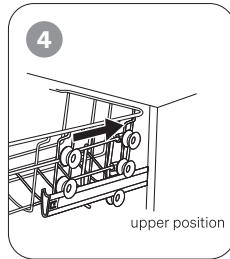

Introducing your new 60cm Freestanding Dishwasher

Adjusting the Upper Basket Height

The height of the upper basket can be easily adjusted to accommodate taller dishes in either the upper or lower basket by following these steps:

1. Pull out the upper basket.
2. Remove the upper basket.
3. Re-attach the upper basket to upper or lower rollers.
4. Push in the upper basket.

Programs & Additional Functions

	Intensive: For heaviest soiled crockery, such as pots, pans, casserole dishes and dishes that have been sitting with dried food on them for some time.
	Heavy: For heavily soiled loads, such as pots, plates, glasses and lightly soiled pans.
ECO	ECO: This program is for normally soiled loads at rated capacity.
	90 min: A fast 90 minute daily program for lightly soiled dishes.
	Glass: Suitable for lightly soiled glassware.
	Rapid: A quick 30 minute wash suitable for lightly soiled dishes with no drying stage.
1/2	Half Load: When the dishwasher is only at half capacity, you can choose this function to save energy and water.
	Delay Start: Press this button to set the Delay Start time of 3, 6 or 9 hours.
	Extra Dry: The rinse cycle will perform at a higher temp. for a better drying result.
	Child Lock: Press and hold for 3 secs. to lock or unlock the buttons on the control panel

Details

Product Dimensions (W, D, H mm): 598 × 600 × 845
Warranty Period: 3 Years

Support

Telephone: 1300 11 HELP (4357)
Email: support@residentiagroup.com.au