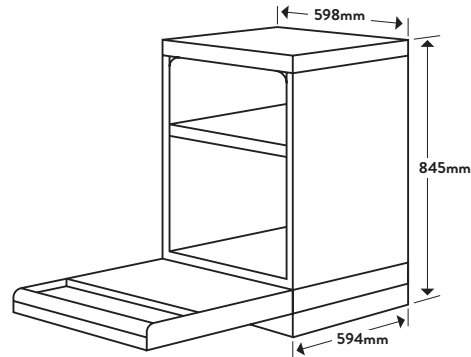

Dimensions/Weight

Overall Dimensions (mm): 845(h) x 598(w) x 594(d)
Weight: 47kg

Technical Details

Style

Dishwasher Type: Freestanding
Category Size: 60cm

Functionality

Place Settings: 12
Wash Programs: Intensive, Heavy, Normal, 90 mins, Rapid, Prewash
Water Rating: 4.5 Stars
Energy Rating: 3 Stars
Wash Temperatures (°C): 4 - 40, 55, 60 and 65°C
Maximum Water Temperature (°C): 65°C
Floating Plug: Yes
Lockable Controls: Yes
Delayed Start: Yes up to 24 hours
Dual Zone: No
AquaStop Safety Hose: No
Flexible Top Basket: Yes
Cutlery Tray: No
Allowable Plate Size: Up to 30cm
Residual Heat Drying: Yes
Extra Dry: Yes

Installation

Maximum Current: 10amps
Connection: 240V, 50Hz
Water Connection: Cold Water Recommended
Length of hose: 1.5m
Water Pressure: 40 - 1000kpa
Noise: 47dBA
Warranty: 24 Months Parts and Labour

Customer Care