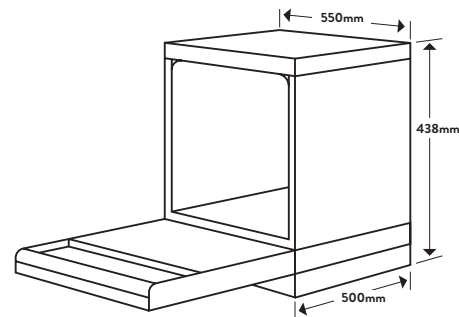

Dimensions/Weight

Overall Dimensions (mm): 438(h) x 550(w) x 500(d)
 Weight: 22kg

Technical Details

Style

Dishwasher Type: Freestanding, Built-in or Benchtop
 Category Size: 55cm

Functionality

Place Settings: 6
 Wash Programs: Intensive, Heavy, Normal, Rinse, Rapid, Soak
 Water Rating: 3.5 Stars
 Energy Rating: 2.5 Stars
 Wash Temperatures (°C): 40-65°C
 Maximum Water Temperature (°C): 65°C
 Floating Plug: Yes
 Lockable Controls: No
 Delayed Start: No
 DualZone: No
 Aquastop Safety Hose: No
 Flexible Top Basket: No
 Half Load: No
 Cutlery Tray: No
 Allowable Plate Size: 25cm
 Residual Heat Drying: Yes

Installation

Maximum Current: 10amps
 Connection: 240V, 50Hz
 Water Connection: Cold Water Recommended
 Length of hose: 1.5m
 Water Pressure: 40 - 1000kpa
 Noise: 51dBA
 Warranty: 24 Months Parts and Labour