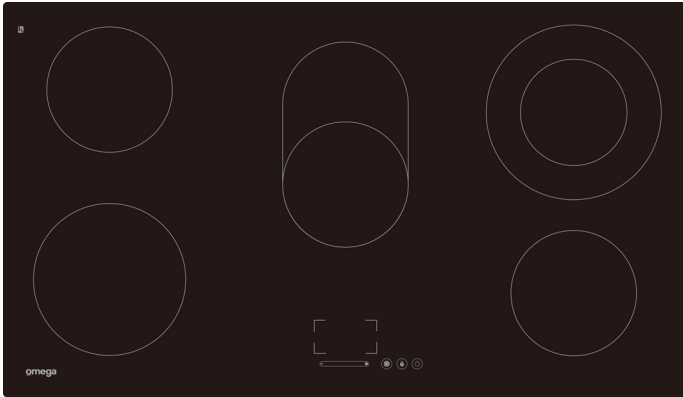

Dimensions/Weight

Overall Dimensions (mm): 55(h) x 900(w) x 520(d)
Cutout Dimensions (mm): 875(w) x 495(d)
Weight: 15kg

Technical Details

Style

Cooktop Type: Ceramic
Category Size: 90cm
Zones: 5

Functionality

Zone Power Ratings & Size: Front Left: 1800W
Front Right & Rear Left: 1200W
Rear Right: 1000/2200W
Centre: 1100/2000W

Child Lock: Yes
Residual Heat Indicator: Yes
Timer: 99 Minutes
Minute Minder: Yes
Audible Signals: Yes
Overheat Protection: Yes