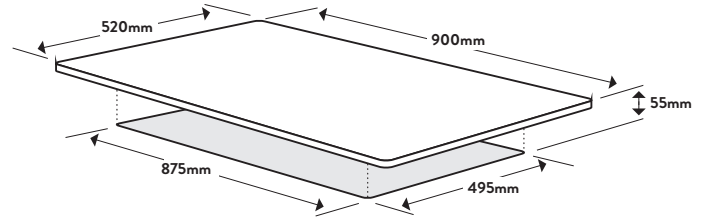

Dimensions/Weight

Overall Dimensions (mm): 55(h) x 900(w) x 520(d)
Cutout Dimensions (mm): 875(w) x 495(d)
Weight: 15kg

Technical Details

Style

Cooktop Type: Ceramic
Category Size: 90cm
Zones: 5

Functionality