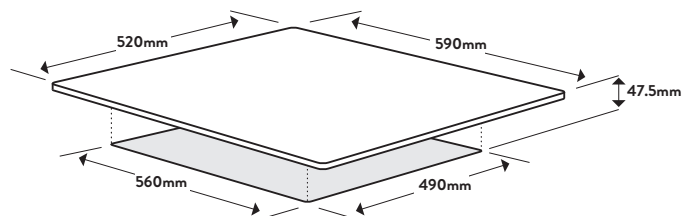

Dimensions/Weight

Overall Dimensions (mm): 47.5(h) x 590(w) x 520(d)
 Cutout Dimensions (mm): 560(w) x 490(d)
 Weight: 9kg

Technical Details

Style

Cooktop Type: Ceramic
 Category Size: 60cm
 Zones: 4

Functionality

Zone Power Ratings & Size: Front Left - 1800W, 190mm
 Rear Left - 1200W, 155mm
 Front Right - 1200W, 155mm
 Rear Right - 1800W, 190mm

Residual Heat Indicator: Yes
 Power Levels: 6

Installation

Total Load: 6kW
 Maximum Current: 32amps
 Connection: 240V, 50 Hz
 Installation Type: Hardwired