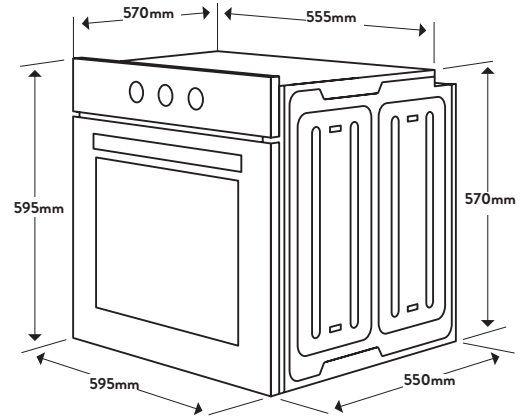

Dimensions/Weight

Overall Dimensions (mm): 595(h) x 595(w) x 570(d)
 Flushmount Cutout Dimensions (mm): 598(h) x 598(w)
 Proudmount Cutout Dimensions (mm): 600(h) x 560(w) x 580(d)
 Weight: 29.3kg

Technical Details

Style

Oven Type: Standard
 Category Size: 60cm
 Capacity: 70 Litres

Functionality

Oven Functions: Fan Forced
 Grill
 Grill with Fan Assist
 Defrost
 Maximum Temperature: 270°C
 Clock: No
 Timer: Semi-Automatic
 Number of Shelf Positions: 9
 Interior Light: Yes

Features & Accessories

Accessories: 2 x Chrome Wire Shelves
 1 x Shallow Baking Tray
 Easy View Door: Yes

Installation

Maximum Current: 10amps
 Includes Plug
 Connection: 240V, 50Hz
 Installation Type: Built-In