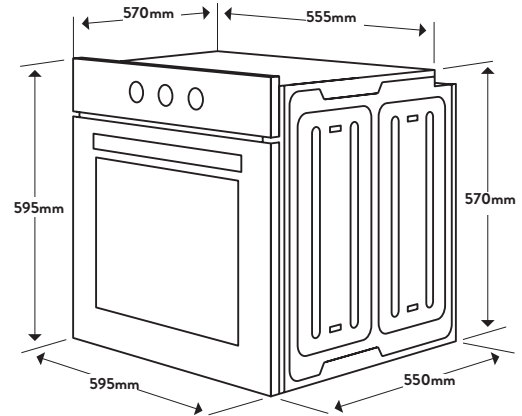

Dimensions/Weight

Overall Dimensions (mm): 595(h) x 595(w) x 570(d)
 Flushmount Cutout Dimensions (mm): 598(h) x 598(w)
 Proudmount Cutout Dimensions (mm): 600(h) x 560(w) x 580(d)
 Weight: 29.3kg

Technical Details

Style

Oven Type: Standard
 Category Size: 60cm
 Capacity: 70 Litres

Functionality

Oven Functions: Fan Forced
 Grill
 Grill with Fan Assist
 Defrost
 Maximum Temperature: 270°C
 Clock: No
 Timer: Semi-Automatic
 Number of Shelf Positions: 9
 Interior Light: Yes

Features & Accessories

Accessories: 2 x Chrome Wire Shelves
 1 x Shallow Baking Tray
 Easy View Door: Yes

Installation

Maximum Current: 10amps
 Includes Plug
 Connection: 240V, 50Hz
 Installation Type: Built-In