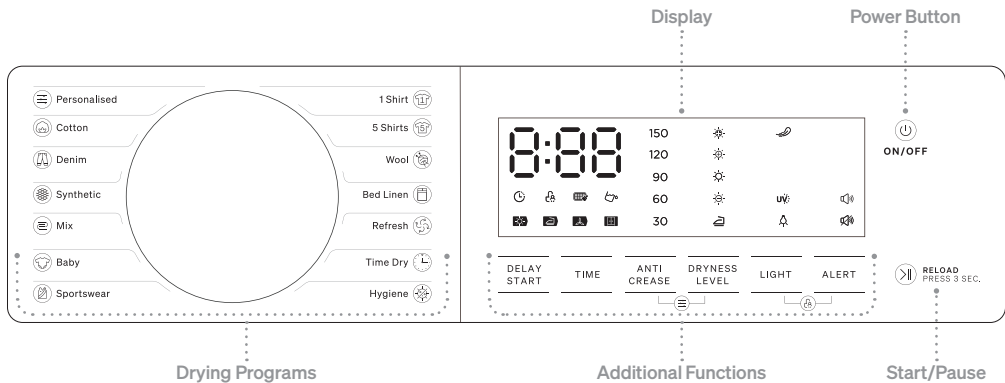

8kg Heat Pump Clothes Dryer

OHPD800W

omega

Designed to Enhance
EST. 1981

Introducing your new Heat Pump Clothes Dryer

Control Panel

Drying Programs

- | | | | |
|--|--------------|--|-----------|
| | Personalised | | 1 Shirt |
| | Cotton | | 5 Shirts |
| | Denim | | Wool |
| | Synthetic | | Bed Linen |
| | Mix | | Refresh |
| | Baby | | Time Dry |
| | Sportswear | | Hygiene |

Additional Functions

- | | | | |
|--|------------------|--|-------------|
| | Delay Start | | Child Lock |
| | Dryness Level | | Anti-Crease |
| | Light | | Iron |
| | Alert (On & Off) | | UV |

We recommend always checking laundry care labels for whether your garment is compatible prior to drying.