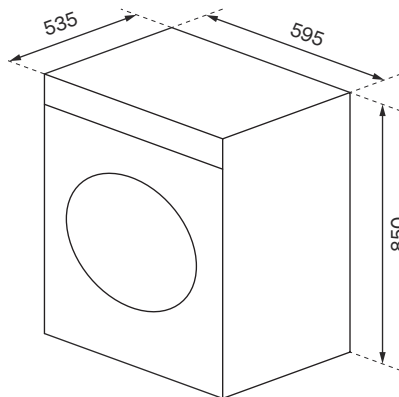

Introducing your new Front Load Washing Machine

Before First Use

Before using your appliance for the first time:

- Ensure the appliance is correctly installed as per the installation instructions in your User Manual: pages 08–09.
- The transport bolts have been removed from the rear.
- Clean your appliance before first use. To remove any residual water and to neutralise potential odours from the manufacturing process, we recommend to clean the inner drum by running the “Drum Clean” program. Do not to put laundry and detergent in the machine when performing the Drum Clean program.
- Please check your laundry care labels and the detergent use instructions before wash.

Washing Programs

	Personalised		Quick 45' / 15'
	Cotton		Steam Shield
	Synthetic		Cotton ECO
	Mix		20 °C
	Baby		Wool
	Sportswear		Spin Only
	Denim		Drum Clean

Dimensions

Additional Functions

	Pre Wash		Washing Temp
	Extra Rinse		Spin Speed
	Speed Wash		Reload
	Stain Solve		Child Lock
	Delay Start		Mute

For a detailed explanation on each program and function, along with a helpful guide to operating your dryer, please refer to your supplied user manual, pages 11–17.

Details

Product Dimensions (W, D, H mm): 595 × 540 × 850
Warranty Period: 3 Years

Support

Telephone: 1300 11 HELP (4357)
Email: support@residentialgroup.com.au